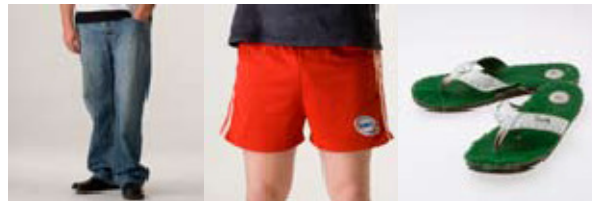

Dress Regulations Moore Park Golf

MUST HAVE A COLLARED SHIRT, TAILORED PANTS OR CARGO PANTS

NO JEANS, NO FOOTBALL JUMPERS, NO BOARD SHORTS, NO SINGLETS, NO THONGS